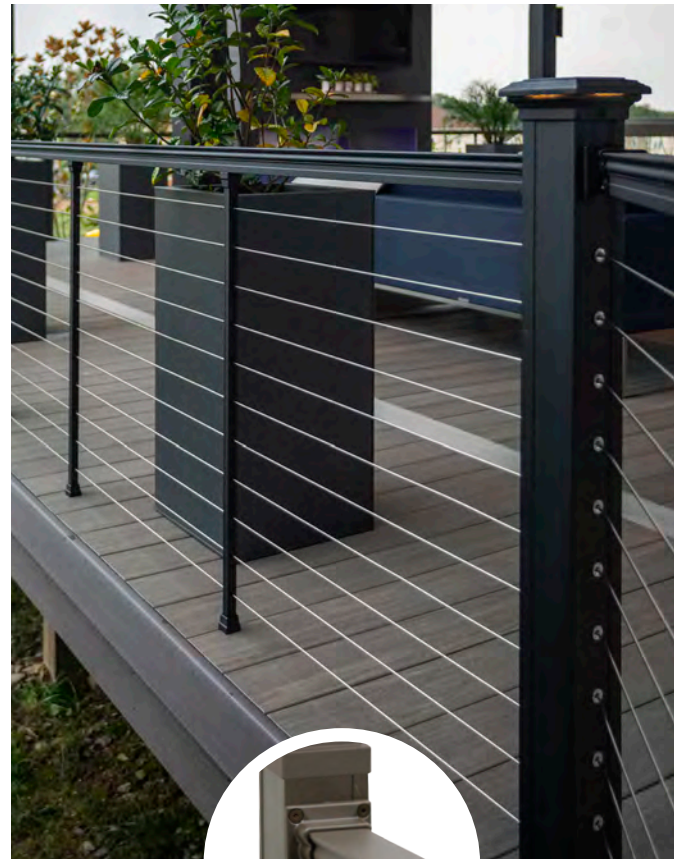

OPTIONAL ACCESSORIES

- Fascia mounted brackets give you more square footage on your deck
- Fully integrated lighting system adds atmosphere and security to your outdoor living space
- ADA-compliant handrail provides functionality and safety
- Aluminum porch posts and post wrap to coordinate with your railing

Builder
BRAND LEADER 2021

**HIGHEST
QUALITY
DECK
RAILING**

Key-Link was selected “Highest-Quality Deck Railing” in the Builder Brand survey of more than 700 contractors and builders.

Contractors appreciate Key-Link’s quality and ease of installation, while homeowners love the high-end design and style.

Key-Link’s high-quality aluminum, heavy-duty powder coating, and full-length vinyl inserts to prevent rattling are just a few of the additional benefits that help make this railing best-in-class.