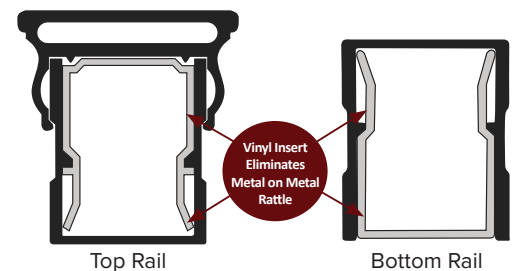

RAILING PROFILE